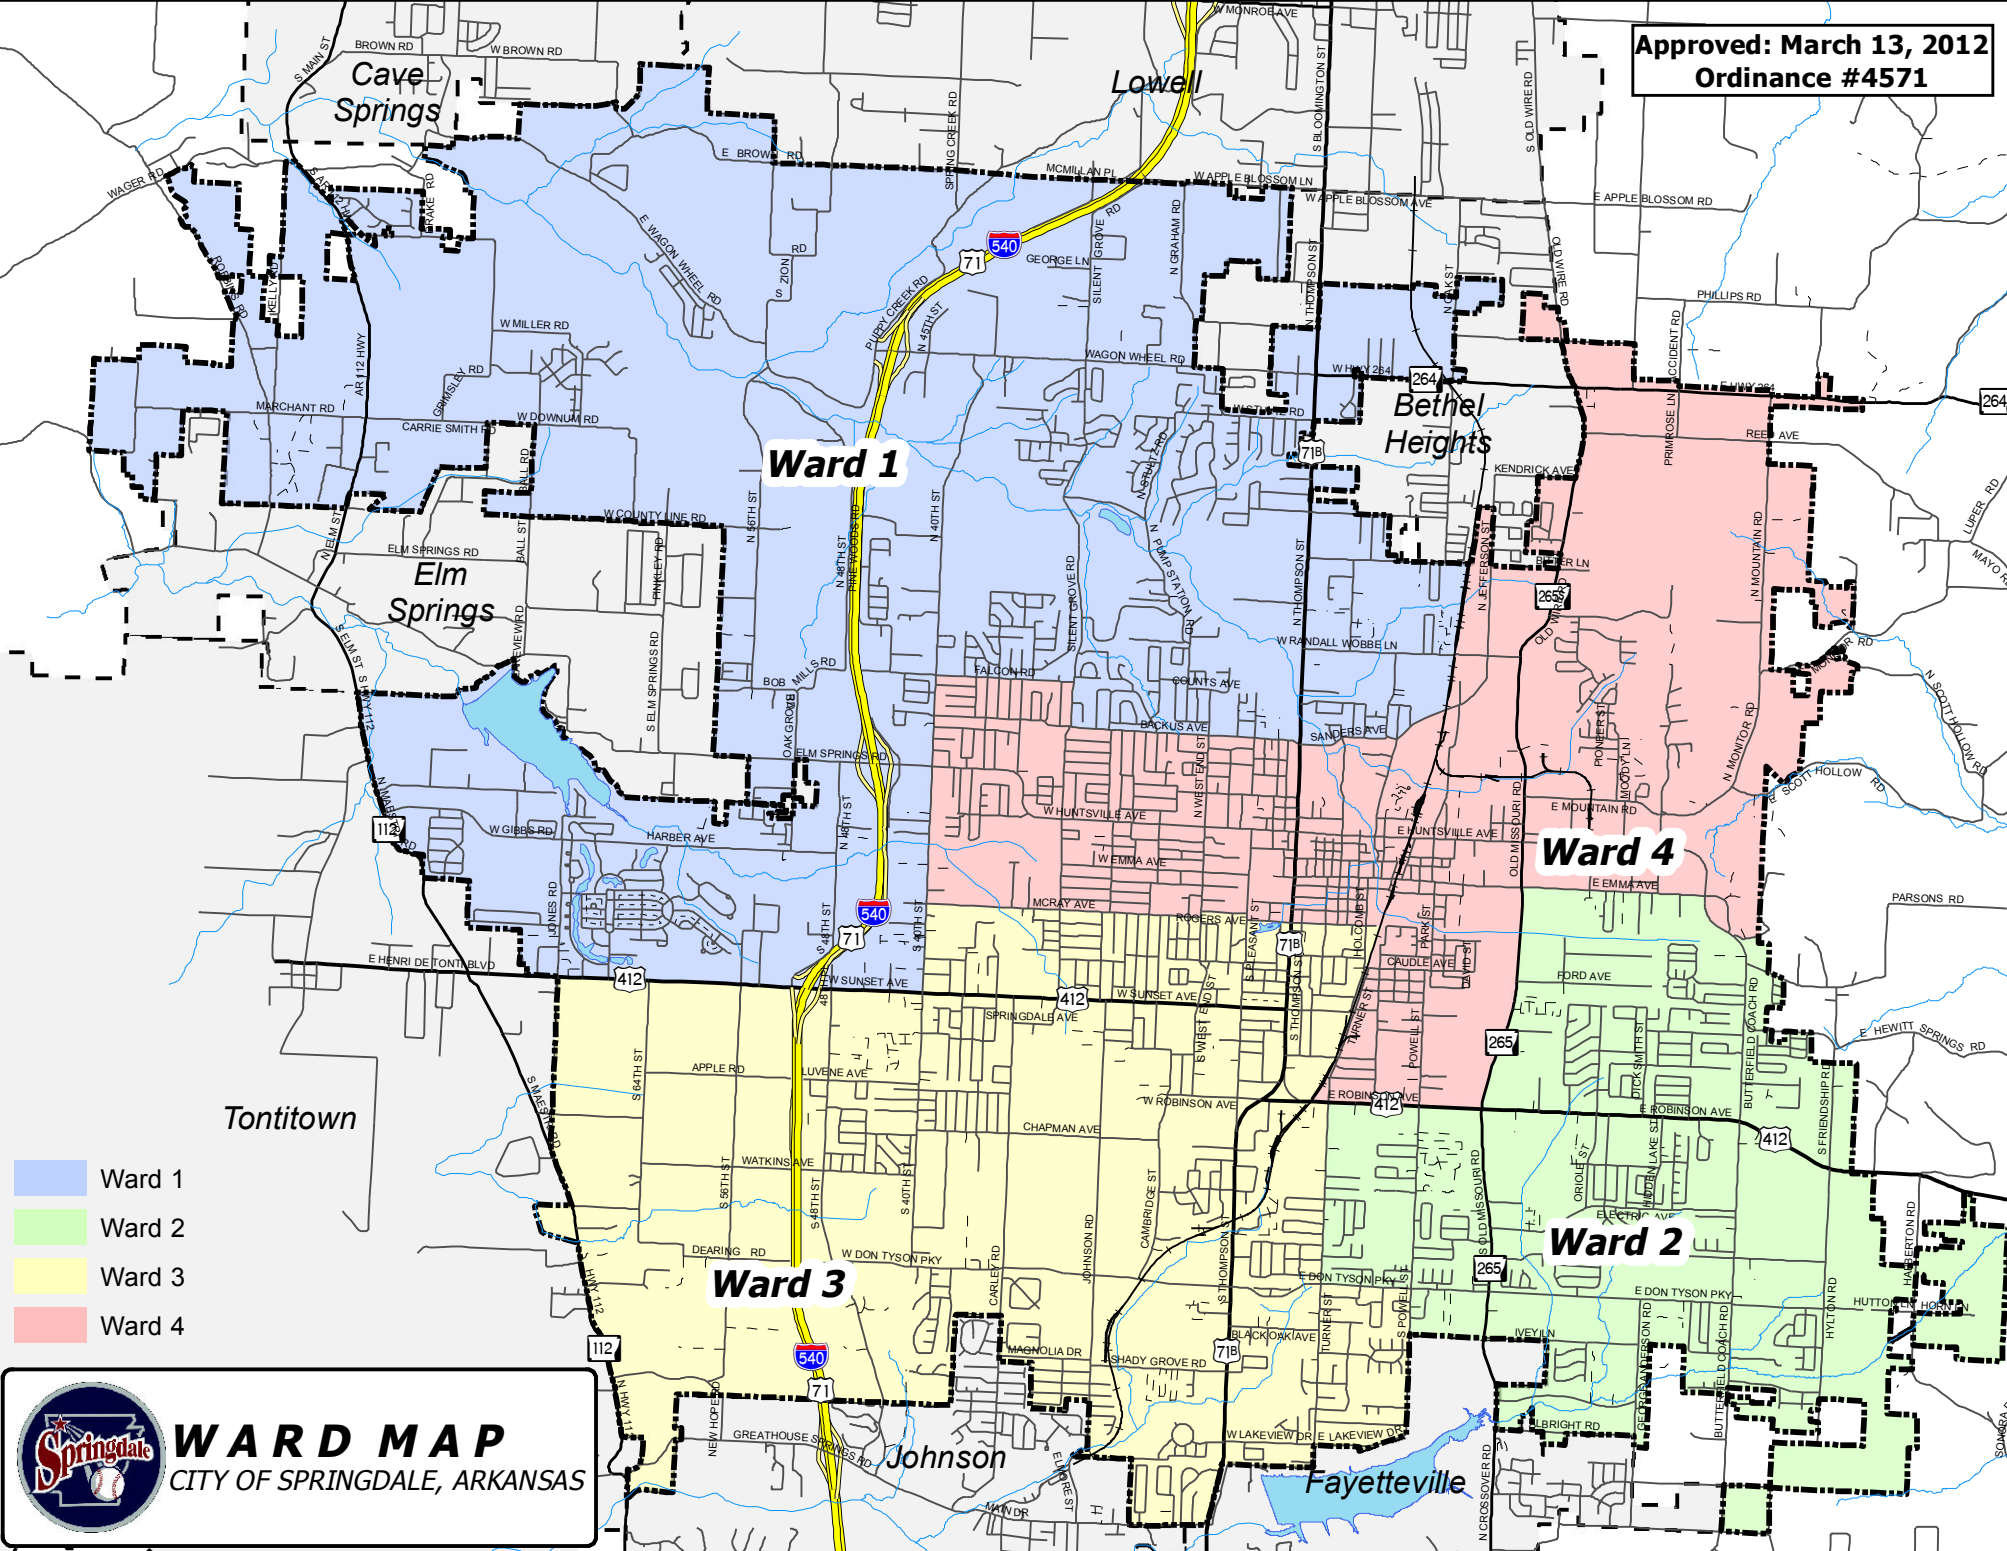

Approved: March 13, 2012  
Ordinance #4571

- Ward 1
- Ward 2
- Ward 3
- Ward 4

 **WARD MAP**  
CITY OF SPRINGDALE, ARKANSAS